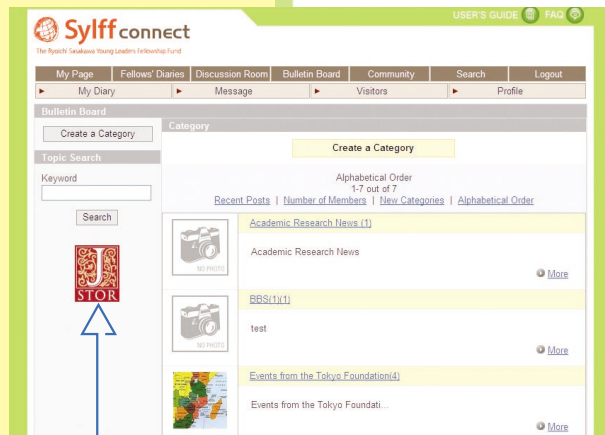

pen

October 2009

URL: <http://connect.sylff.org>

What is Sylff connect?

Sylff connect is a Social Networking Service exclusive to Sylff fellows, to connect and collaborate in the global network.

Let's maximize this cyber connection with Sylff colleagues to empower your research and social activities!!

What can you do in Sylff connect?

Discussion room: to discuss academic topics.

Bulletin board: to make announcements of events and post news of interest to Sylff fellows.

Community: to find fellows with the same interests. Apart from pre-set communities (your nationality, Sylff institution, and field of specialization), any fellow can freely start communities of his/her interest.